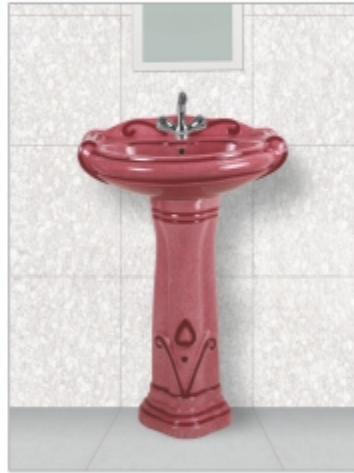

Magenta Mini Sterling-702
Size : 575x425 (23"x17")