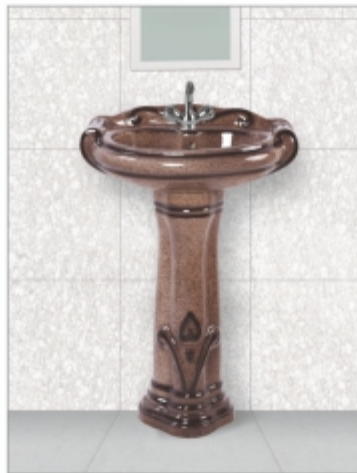

Coffee Brown Mini Str-704
Size : 575x425 (23"x17")